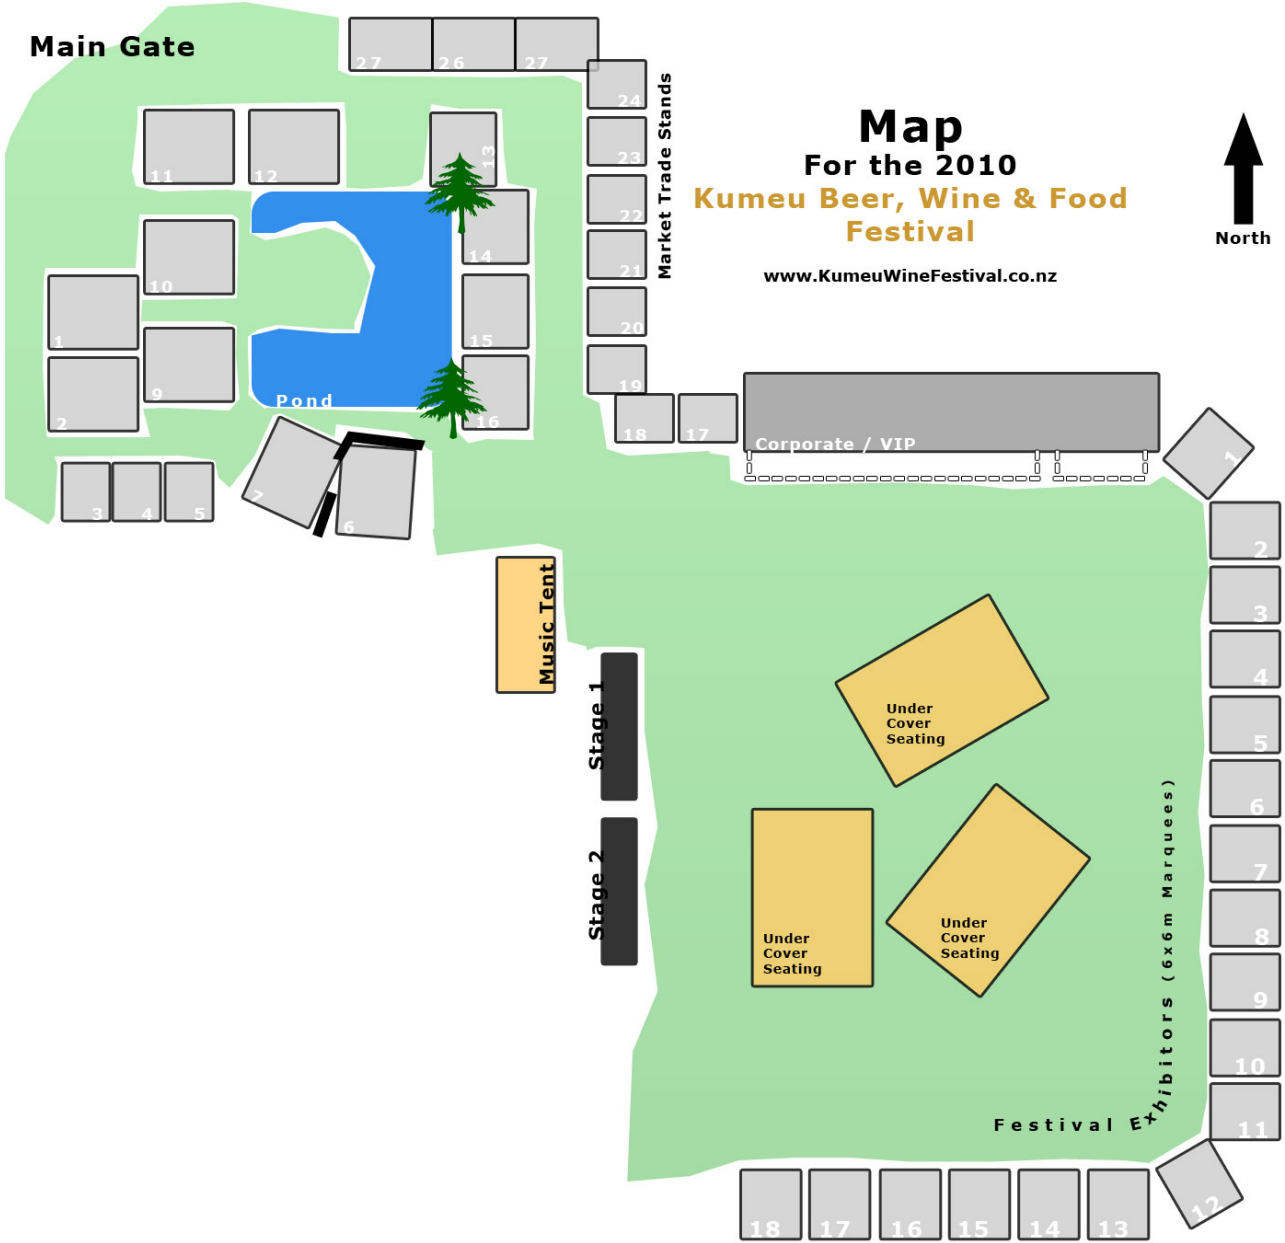

Main Gate

Map For the 2010 Kumeu Beer, Wine & Food Festival

www.KumeuWineFestival.co.nz